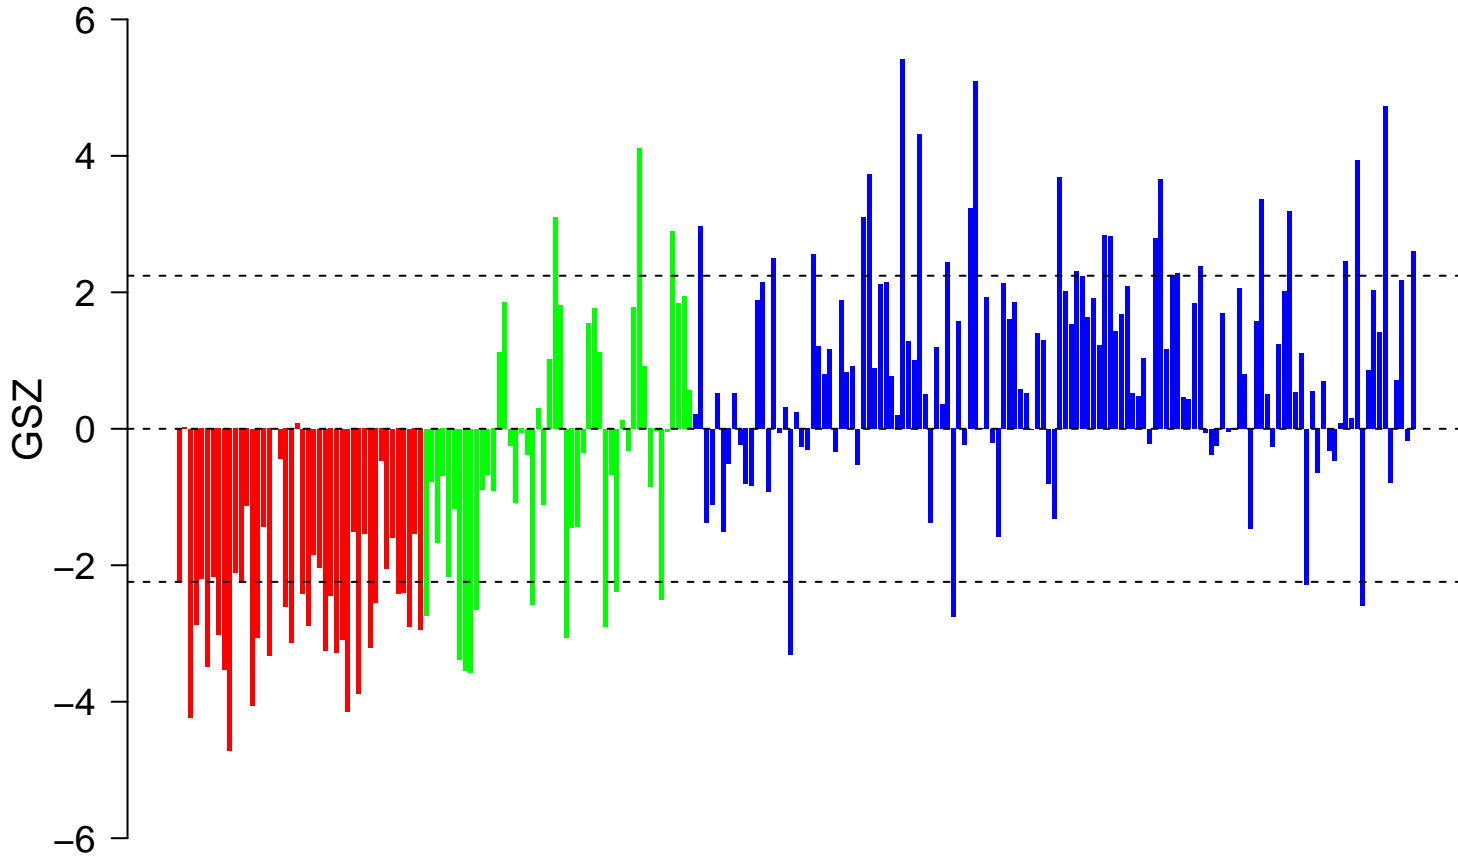

MUNSHI_MULTIPLE_MYELOMA_UP

■ on
■ -
□ off

MUNSHI_MULTIPLE_MYELOMA_UP